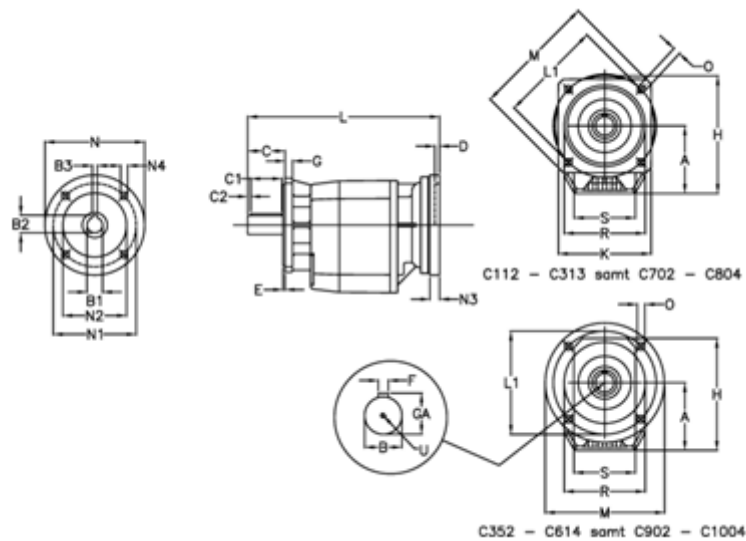

Article number: 40600707132435  
 Description: Helical gearbox  
 C703F-71,3-P90B5

## Measures

A = 208.0	D = 4.0	L1 = 300	R = 262
B = 60	E = 5	M = 350	S = 250
B1 = 24	F = 18	N = 200	U = M20x42
B2 = 27.3	G = 17	N1 = 165	
B3 = 8	GA = 64.0	N2 = 130	
C = 120	H = 358.0	N3 = 0	
C1 = 90	K = 300	N4 = M10x12	
C2 = 15	L = 473.0	O = 18.0	